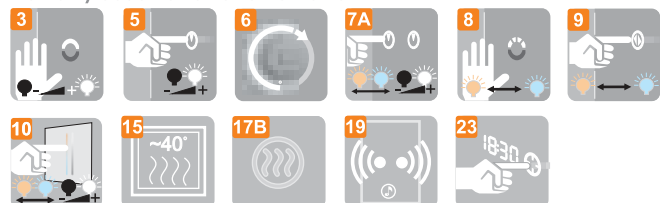

IP20

IP44

AG

LED COB

ONYX PLUS